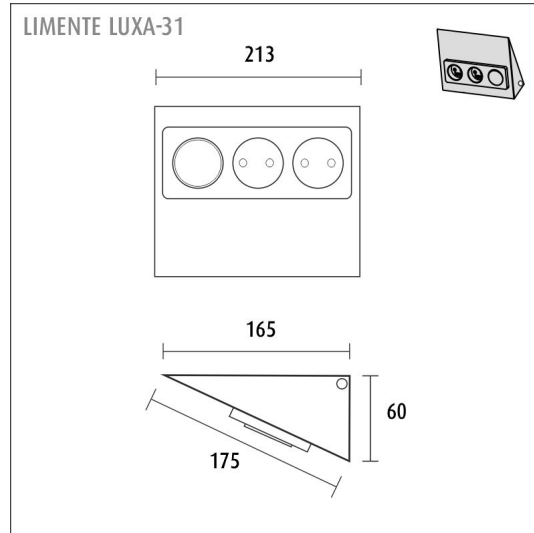

LUXA-31 SOCKET SWITCH SS