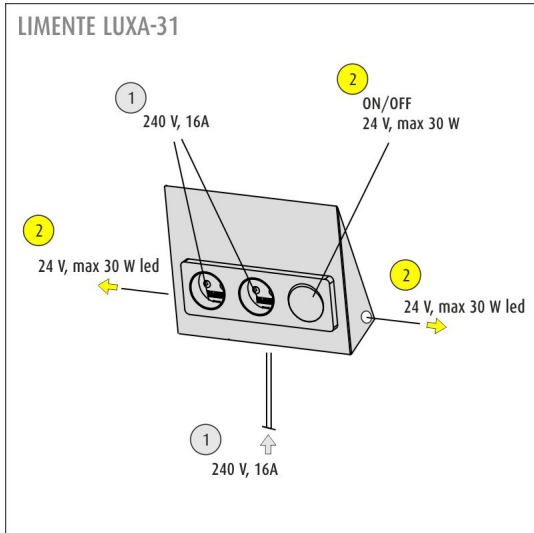

LUXA-31 SOCKET SWITCH SS