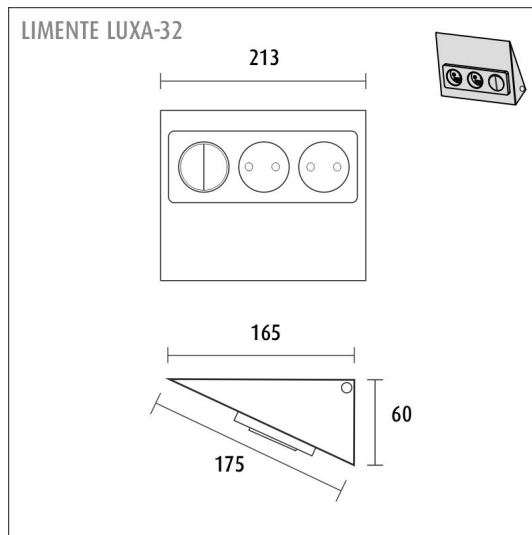

LUXA-32 SOCKET INCL. SWITCH SS