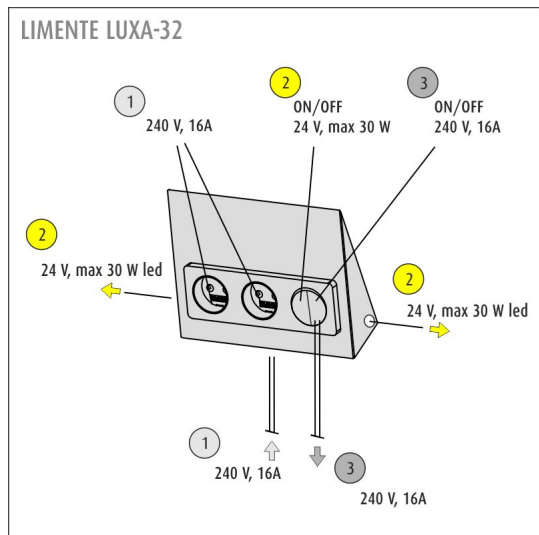

LUXA-32 SOCKET INCL. SWITCH SS