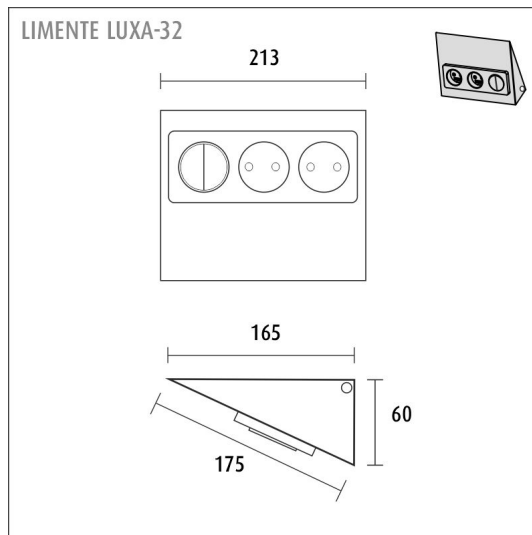

LUXA-32 SOCKET INCL. SWITCH WH