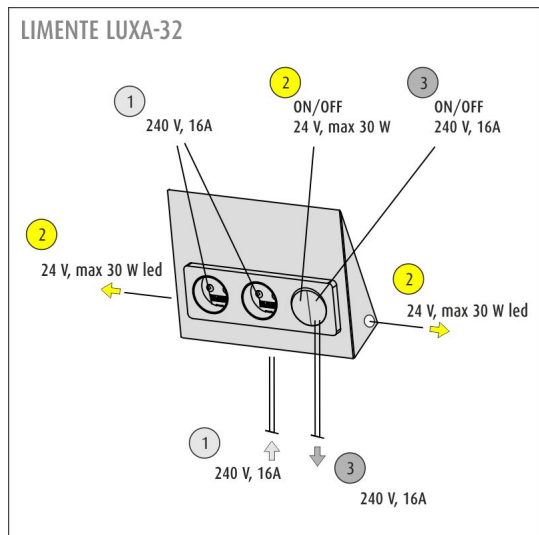

LUXA-32 SOCKET INCL. SWITCH WH