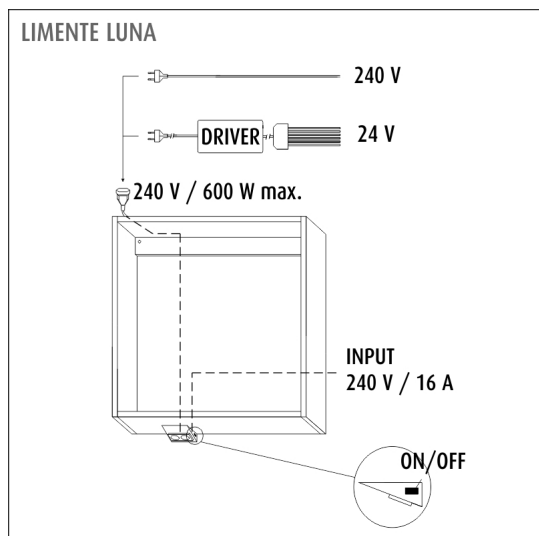

LUNA-2 SOCKET SWITCH BL