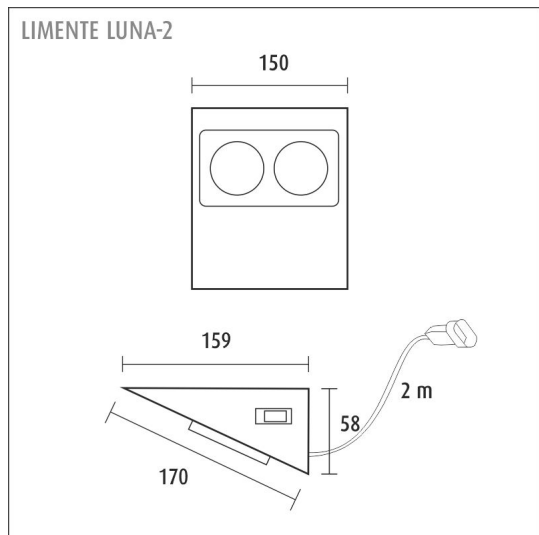

LUNA-2 SOCKET SWITCH BL