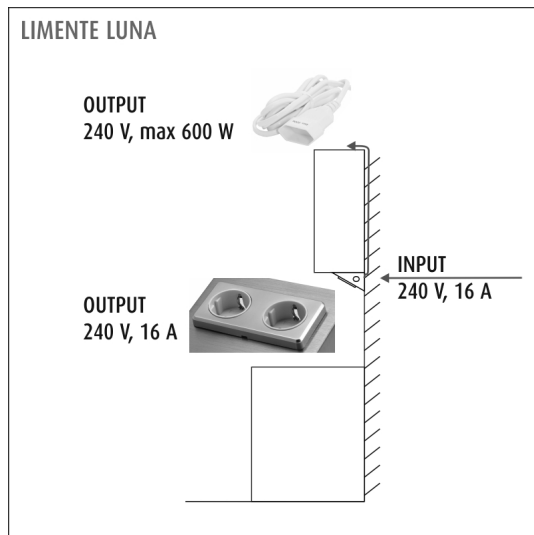

SPECIFICATIONS

PRODUCT DIMENSIONS	150.0 x 160.0 x 58.0
POSITION	
MOUNTING METHOD	Surface mounting
COLOUR TEMPERATURE	
COLOUR RENDERING INDEX CRI	-
RATED LIFE TIME	-
ENERGY EFFICIENCY CLASS	
LUMINOUS FLUX	-
EFFICIENCY	-
VOLTAGE	240 V
INGRESS PROTECTION CODE	IP20
NUMBER OF LEDS/M	
INPUT POWER	-
NUMBER OF SWITCHING CYCLES	-
AMBIENT TEMPERATURE RANGE	-20°C~50°C
INPUT POWER CONNECTOR	Fixed installation
WARRANTY PERIOD (MONTHS)	24
ADDITIONAL COVER (MONTHS)	-
INSTALLATION AND OPERATING MANUAL	https://www.limente.fi/Images/productpics/instructions/limente_mini-2_mini-3_luna-2.pdf

LUNA-2 SOCKET SWITCH BL

RECOMMENDED ACCESSORIES

PRODUCT CODE	PRODUCT
680805	CONNECTOR, (MINI-2, MINI-3, LUNA-2, MIRO, DELTA), 20 PCS
680806	CONNECTOR, (MINI-2, MINI-3, LUNA-2, MIRO, DELTA), 5 PCS

LUNA-2 SOCKET SWITCH BL