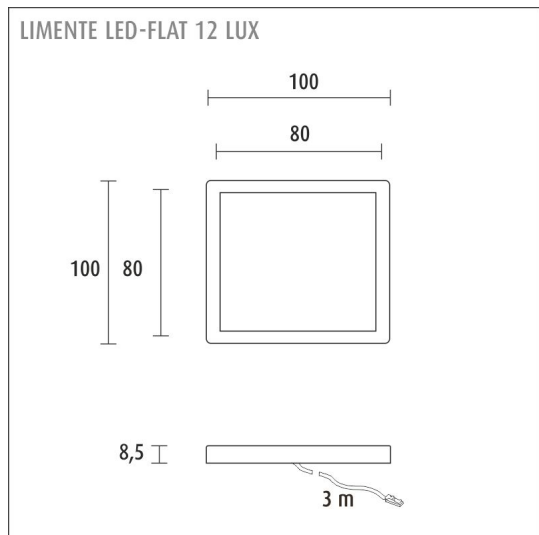

LED-FLAT 12 LUX