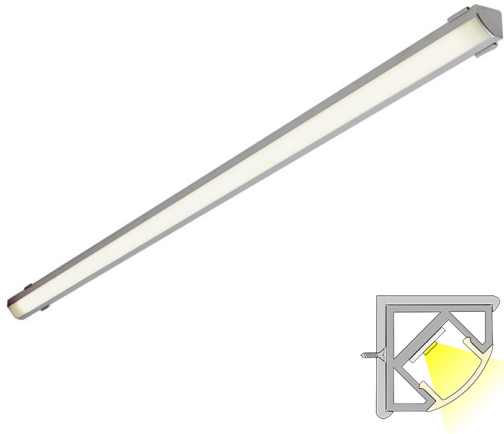

## LED-CORNER LUX

aluminium | 3000 K | 180 led/m | 1300 lm/m | Ra>90  
Product code: 682320

### THE FOLLOWING ITEMS ARE INCLUDED

- aluminum profile 2 m
- end pieces
- fasteners
- led-ribbon 2 m, with driver in both ends
- 3m power cords 2 pcs

### A versatile corner profile

LIMENTE LED-CORNER IP44 LUX is a part of LIMENTE LUX collection. The LIMENTE LUX collection provides the best quality of light in technical features, such as efficiency and color rendering, and maximizes the lifespan of the product. LIMENTE LED-CORNER IP44 LUX is a versatile light fixture suitable for either working light or mood light. The fixture can be used in kitchen workspace but also to provide indirect lighting when placed above upper cabinets, in plinths, in ceilings or inside a wardrobe or any other space, where the fixture can be placed in a corner.

LIMENTE LED-CORNER IP44 LUX is available in standard lengths of 2 and 4 meters. The fixture can be shortened to a desired length at 3,3 cm intervals. All the lights in our LIMENTE LUX collection have excellent LED efficiency (up to 115lm/w) and their color rendering is perfect (Ra>90). A light output of 1300 lm/m and a color temperature of 3000K or 4000K are standard in the LIMENTE LUX collection. Due to the excellent technical values, our LUX models reproduce natural colors optimally, which really makes colors come alive! The products in our LIMENTE LUX collection are all granted with a three-year additional warranty in addition to our two-year warranty granted for all our products.