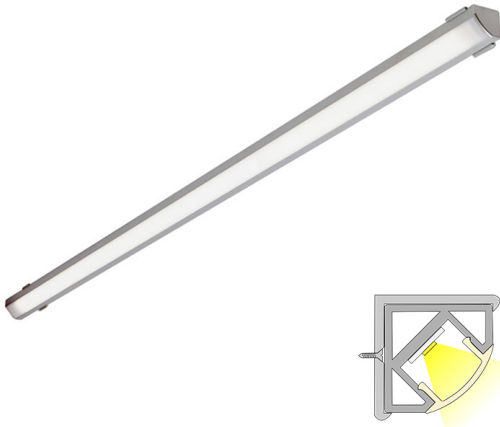

LED-CORNER LUX

2m | 4000 K | aluminum | 180 led/m | 1300 lm/m | Ra>90
Product code: 682321

THE FOLLOWING ITEMS ARE INCLUDED

- aluminum profile 2 m
- end pieces
- fasteners
- led-ribbon 2 m, with driver in both ends
- 3m power cords 2 pcs

A versatile corner profile

LIMENTE LED-CORNER IP44 LUX is a part of LIMENTE LUX collection. The LIMENTE LUX collection provides the best quality of light in technical features, such as efficiency and color rendering, and maximizes the lifespan of the product. LIMENTE LED-CORNER IP44 LUX is a versatile light fixture suitable for either working light or mood light. The fixture can be used in kitchen workspace but also to provide indirect lighting when placed above upper cabinets, in plinths, in ceilings or inside a wardrobe or any other space, where the fixture can be placed in a corner.

LIMENTE LED-CORNER IP44 LUX is available in standard lengths of 2 and 4 meters. The fixture can be shortened to a desired length at 3,3 cm intervals. All the lights in our LIMENTE LUX collection have excellent LED efficiency (up to 115lm/w) and their color rendering is perfect (Ra>90). A light output of 1300 lm/m and a color temperature of 3000K or 4000K are standard in the LIMENTE LUX collection. Due to the excellent technical values, our LUX models reproduce natural colors optimally, which really makes colors come alive! The products in our LIMENTE LUX collection are all granted with a three-year additional warranty in addition to our two-year warranty granted for all our products.

[Learn more from our website](#)

Easy installation

LIMENTE LED-CORNER IP44 LUX is fast and easy to install with the installation tools included.

[Learn more from our website](#)

COR. 20 LUX 4K AL PROF.LIGHT