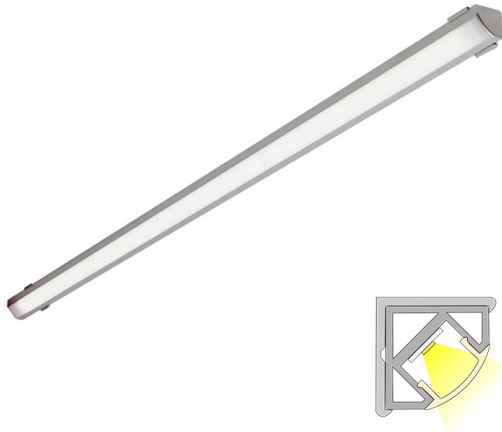

LED-CORNER

2m | 4000 K | aluminum | 180 led/m | 1080 lm/m | Ra>85
Product code: 682330

A versatile corner profile

LIMENTE LED-CORNER IP44 B is a versatile light fixture suitable for either working light or mood light. The fixture can be used in any space, where the fixture can be placed in a corner. The light is stylish and continuous with no connection points interrupting the light, which provides even light throughout the area.

See "Installation pictures" for tips on how to use LED-CORNER IP44 B in a kitchen workspace but also to provide indirect lighting when placed above upper cabinets, in plinths, in ceilings or inside a wardrobe! LIMENTE LED-CORNER profiles are available in three amazing colors (aluminum, black, white), in multiple lengths (2-6m) and three different color temperatures (3000K, 4000K and 2700K-6000K). The profile itself has a standard length of 2m and can be shortened to a desired length.

[Learn more from our website](#)

Dimming and lighting control

Appropriate lighting for any occasion is made easy with our dimming and lighting control system. You can easily change the lighting and ambience in your home from efficient and bright to dim and cosy by dimming your LIMENTE LED-CORNER with our wireless system. You can use the same switch to adjust all the LIMENTE lights in the room, including various ceiling, panel and profile lights. The light adjusts smoothly at the same time while creating ambience for working, entertaining or any mood in between.

[Learn more from our website](#)

Easy installation

LIMENTE LED-CORNER IP44 B is fast and easy to install with the installation tools included.

[Learn more from our website](#)

THE FOLLOWING ITEMS ARE INCLUDED