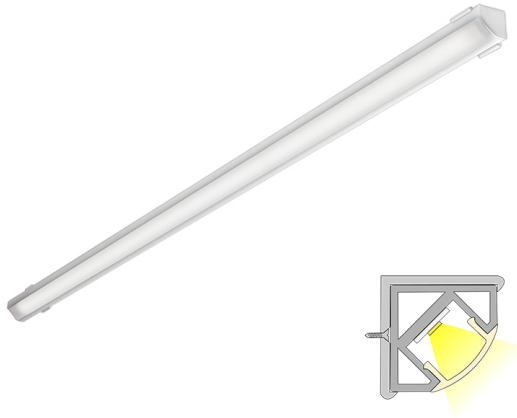

LED-CORNER LUX

white | 3000 K | 180 led/m | 1300 lm/m | Ra>90

Product code: 682340

THE FOLLOWING ITEMS ARE INCLUDED

- aluminum profile 2,15 m
- end pieces
- fasteners
- led-ribbon 2 m, with driver in both ends
- 3m power cords 2 pcs

A versatile corner profile

LIMENTE LED-CORNER IP44 LUX is a part of LIMENTE LUX collection. The LIMENTE LUX collection provides the best quality of light in technical features, such as efficiency and color rendering, and maximizes the lifespan of the product. LIMENTE LED-CORNER IP44 LUX is a versatile light fixture suitable for either working light or mood light. The fixture can be used in kitchen workspace but also to provide indirect lighting when placed above upper cabinets, in plinths, in ceilings or inside a wardrobe or any other space, where the fixture can be placed in a corner.

LIMENTE LED-CORNER IP44 LUX is available in standard lengths of 2 and 4 meters. The fixture can be shortened to a desired length at 3,3 cm intervals. All the lights in our LIMENTE LUX collection have excellent LED efficiency (up to 115lm/w) and their color rendering is perfect (Ra>90). A light output of 1300 lm/m and a color temperature of 3000K or 4000K are standard in the LIMENTE LUX collection. Due to the excellent technical values, our LUX models reproduce natural colors optimally, which really makes colors come alive! The products in our LIMENTE LUX collection are all granted with a three-year additional warranty in addition to our two-year warranty granted for all our products.

[Learn more from our website](#)

Easy installation

LIMENTE LED-CORNER IP44 LUX is fast and easy to install with the installation tools included.

[Learn more from our website](#)

COR. 20 LUX 3K WH PROF.LIGHT