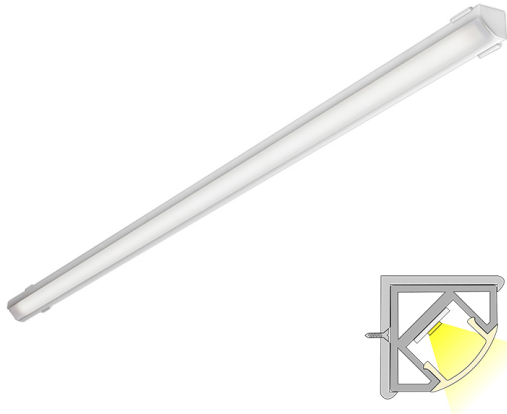

## LED-CORNER LUX

white | 4000 K | 180 led/m | 1300 lm/m | Ra>90

Product code: 682342

### THE FOLLOWING ITEMS ARE INCLUDED

- aluminum profile 2,15 m
- end pieces
- fasteners
- led-ribbon 2 m, with driver in both ends
- 3m power cords 2 pcs

### A versatile corner profile

LIMENTE LED-CORNER IP44 LUX is a part of LIMENTE LUX collection. The LIMENTE LUX collection provides the best quality of light in technical features, such as efficiency and color rendering, and maximizes the lifespan of the product. LIMENTE LED-CORNER IP44 LUX is a versatile light fixture suitable for either working light or mood light. The fixture can be used in kitchen workspace but also to provide indirect lighting when placed above upper cabinets, in plinths, in ceilings or inside a wardrobe or any other space, where the fixture can be placed in a corner.

LIMENTE LED-CORNER IP44 LUX is available in standard lengths of 2 and 4 meters. The fixture can be shortened to a desired length at 3,3 cm intervals. All the lights in our LIMENTE LUX collection have excellent LED efficiency (up to 115lm/w) and their color rendering is perfect (Ra>90). A light output of 1300 lm/m and a color temperature of 3000K or 4000K are standard in the LIMENTE LUX collection. Due to the excellent technical values, our LUX models reproduce natural colors optimally, which really makes colors come alive! The products in our LIMENTE LUX collection are all granted with a three-year additional warranty in addition to our two-year warranty granted for all our products.