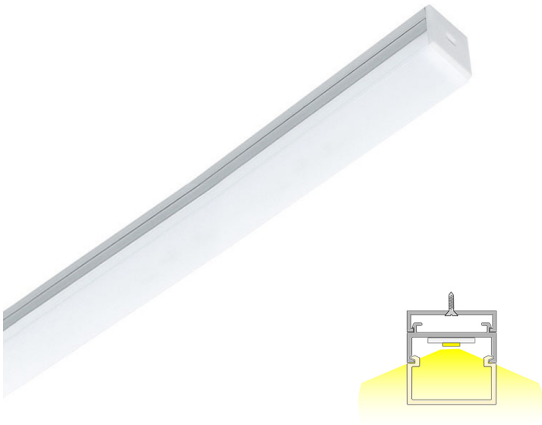

LED-DECKER 20

2m | 4000 K | aluminum | 180 led/m | 1080 lm/m | Ra>85
Product code: 68980

Accent lighting to highlight shapes and furniture in your home

LIMENTE LED-DECKER B illuminates both forward and to the sides. The fixture comes with a separate attachment board, which fits the power supply cord of the led strip. Use LIMENTE LED-DECKER B to highlight the shapes of your furniture by installing the fixture between your furniture to create a stylish light beam or use the fixture as general functional lighting e.g. inside a mirrored bathroom cabinet to have a pleasant, three-way lighting. The light is stylish and continuous with no connection points interrupting the light, which provides even light throughout the area.

See "Installation pictures" for tips on how to use LED-DECKER B to illuminate furniture in the kitchen or in the bathroom. LIMENTE LED-DECKER profiles are available in multiple lengths (2-6m) and three different color temperatures (3000K, 4000K and 2700K-6000K) in both IP20 and IP44 versions. The profile itself has a standard length of 2m and can be shortened to a desired length.

[Learn more from our website](#)

Easy installation

LIMENTE LED-DECKER B is fast and easy to install. Simply fasten the attachment board to the desired place with screws and attach the fixture by pressing it onto the attachment board.

[Learn more from our website](#)

THE FOLLOWING ITEMS ARE INCLUDED

- aluminum profile 2 m
- end pieces
- fasteners
- led-ribbon 2 m, with driver in both ends
- 3m power cords 2 pcs

DECKER 20 COM 4K AL PROF.LIGHT