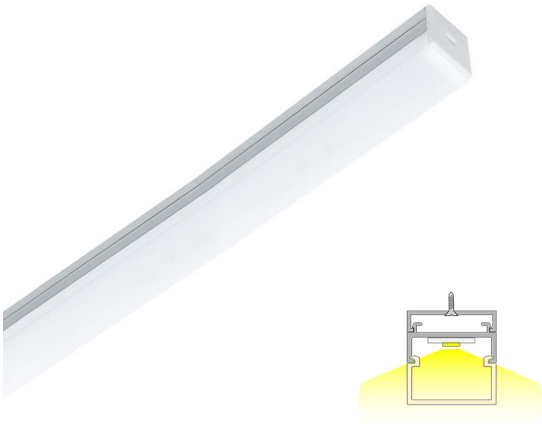

LIMENTE LED-DECKER LUX is a part of LIMENTE LUX collection. The LIMENTE LUX collection provides the best quality of light in technical features, such as efficiency and color rendering, and maximizes the lifespan of the product. The light is stylish and continuous with no connection points interrupting the light, which provides even light throughout the area.

[Learn more from our website](#)

Dimming and lighting control

Appropriate lighting for any occasion is made easy with our dimming and lighting control system. You can easily change the lighting and ambience in your home from efficient and bright to dim and cozy by dimming your LIMENTE LED-DECKER with our wireless system. You can use the same switch to adjust all the LIMENTE lights in the room, including various ceiling, panel and profile lights. The light adjusts smoothly at the same time while creating ambience for working, entertaining or any mood in between.

[Learn more from our website](#)

Easy installation

LIMENTE LED-DECKER LUX is fast and easy to install. Simply fasten the attachment board to the desired place with screws and attach the fixture by pressing it onto the attachment board.

[Learn more from our website](#)

THE FOLLOWING ITEMS ARE INCLUDED

- aluminum profile 2 m
- end pieces
- fasteners
- led-ribbon 2 m, with driver in both ends
- 3m power cords 2 pcs